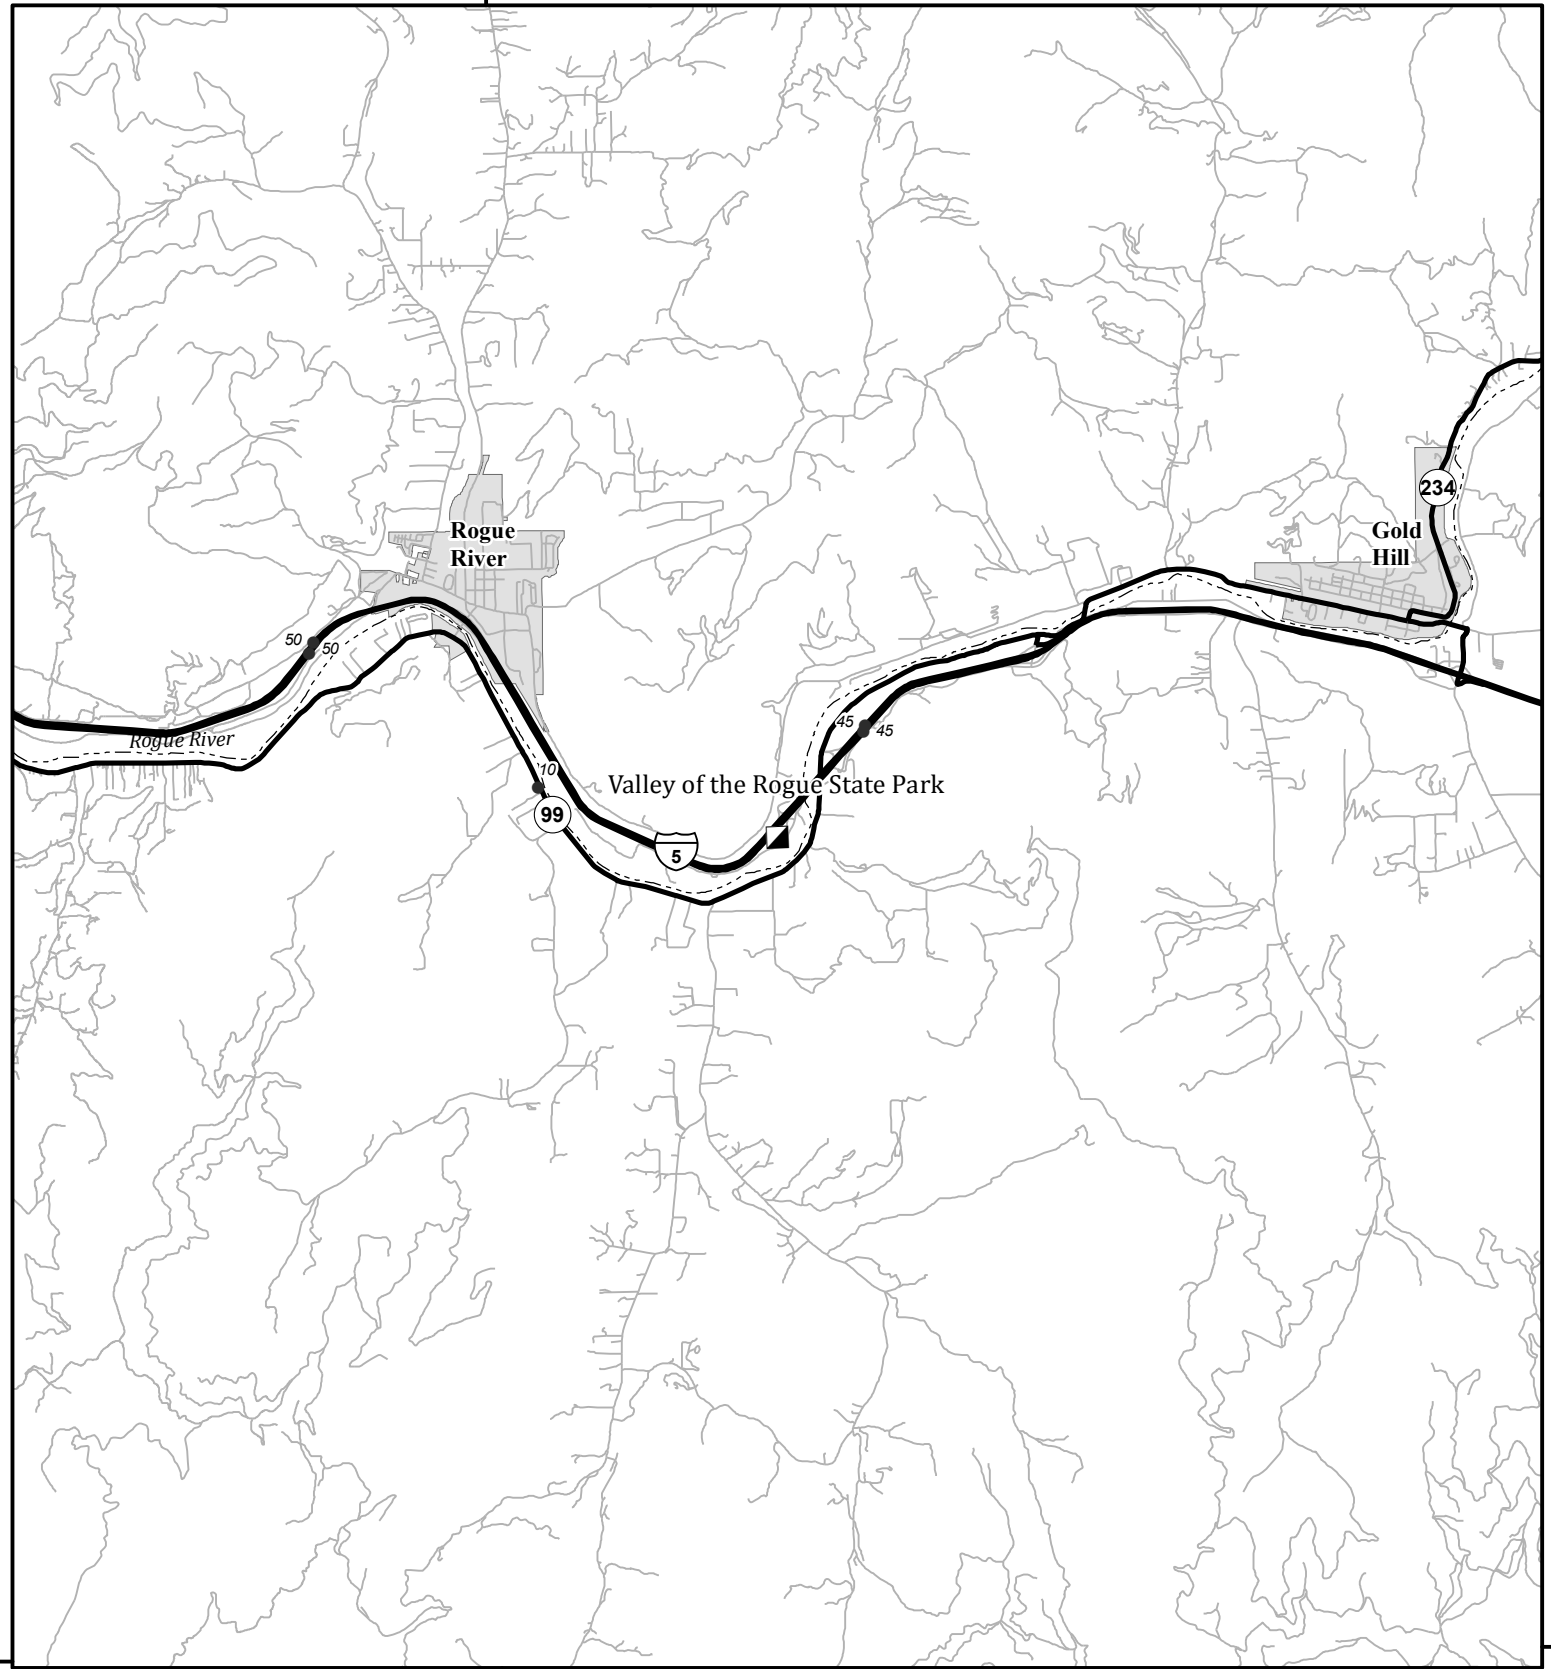

-123°10'

42°20'

42°20'

Oregon Vicinity & Major Highways

- Mileposts
 - ▣ Fire Camp
 - Rivers
- T36S R4W S25**
 N 42.411273°
 W -123.130288°
Address:
 , OR, 97

- Directions:
- From N:
 - From S:
 - From E:
 - From W: